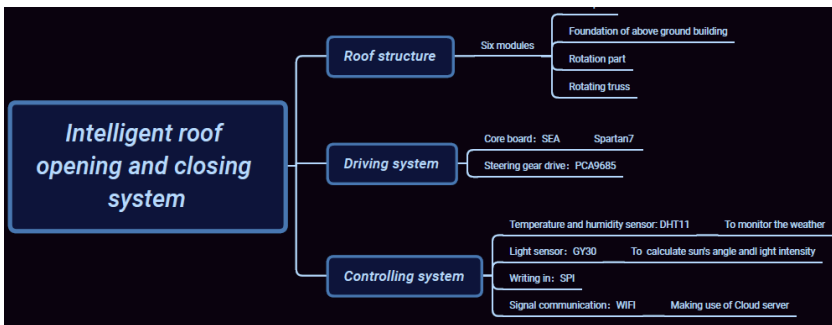

智能屋盖开合系统

Auto-controlled stadium system

- > Designed by students major in civil engineering
- > Based on one spartan7 development kit
- > Motor control, temperature sensor, humidity sensor and light sensor
- > Remote manually control
- > Automatically open or close the roof according to the temperature, humidity and light